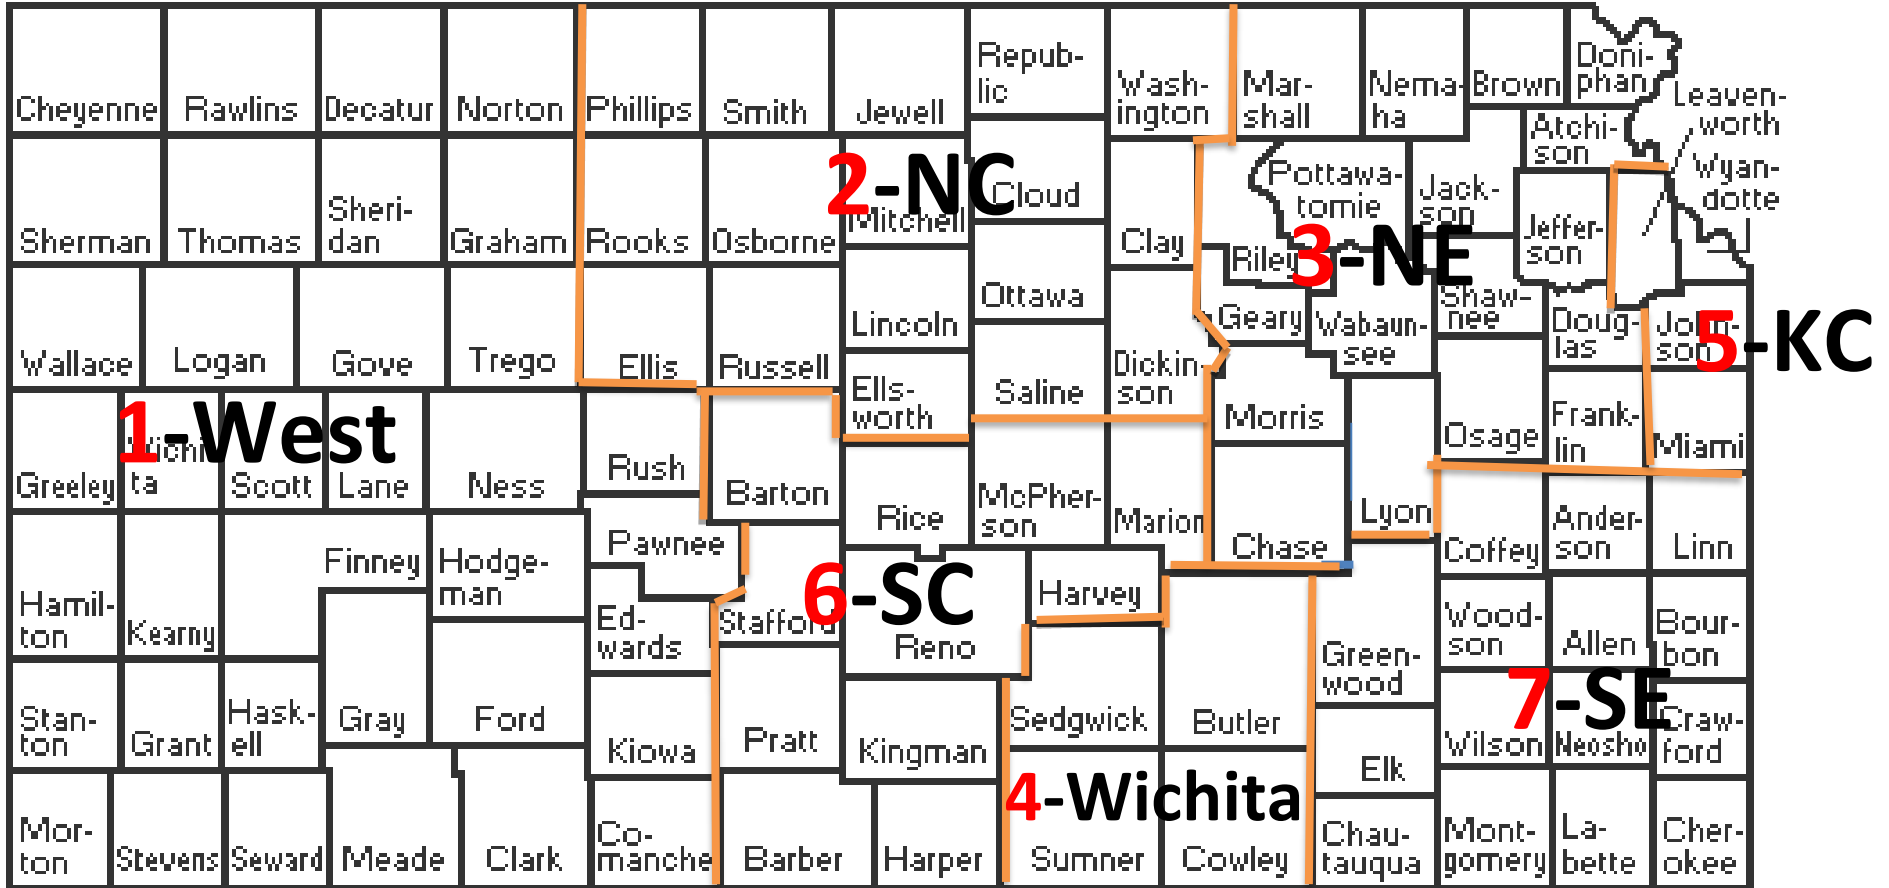

SkillsUSA Kansas Districts

2025-2026

Active Chapters – Districts 2025-2026

West District #1	NC District #2	NE District #3	Wichita District #4	KC District #5	SC District #6	SE District #7
Dodge City CC	Fort Hays Tech North Central	Eudora / ED-TEC	Arkansas City HS	Blue Valley North HS	Barton County Community College	Burlington HS
Dodge City HS	Salina Area TC	Flint Hill Tech College	Augusta HS	Blue Valley NW HS	Belle Plaine HS	Coffeyville CC
Fort Hays Tech Northwest	Salina Central HS	Highland CC	Butler CC – El Dorado	Blue Valley SW HS	Ellinwood HS	Erie HS
Garden City HS	Wakefield HS	Highland CC Western	Central Jr./Sr. HS	Blue Valley West HS	Hoisington HS	Eureka HS
Kinsley Jr/Sr HS		Horton HS	Cowley College	Bonner Spring HS	Hutchinson CTEA	Field Kindley HS
Kiowa County JH		Junction City HS	El Dorado HS	Career and Technical Campus	Hutchinson Community College	Fort Scott CC
Larned HS		Lawrence High	Garden Plain HS	Cedar Trails Exploration Center	Hutchinson CC-CTEA	Fort Scott HS
Liberal HS		Manhattan HS	Mulvane HS	Center for Academic Achievement	Lyons High School	Fredonia HS
Meade HS		Ottawa HS	Valley Center HS	Destinations Center Academy Insight School for KS	McPherson HS	Iola High School
Seward County CC		Perry-Lecompton HS	Wichita East HS	Gardner Edgerton High School	Newton High School	Labette County HS
		Seaman HS	Wichita Heights HS	Leavenworth HS	Pratt High School	Marmaton Valley HS
		Shawnee Mission NW	Wichita North HS	Olathe Advanced Technical Center	Stafford MS/HS	Neosho CC
		Shawnee Mission W	Wichita NW HS	Paola High School		Parsons HS
		Topeka Center for AL&C	Wichita South HS	Spring Hill High School		Pittsburg HS
		Topeka High School	Wichita Southeast HS	Tonganoxie HS		
		Wabaunsee HS	Wichita West HS	Turner High School		
		Washburn Tech	Winfield HS			
			WPS – Future Ready Center – Manufacture			
			WSU Tech			